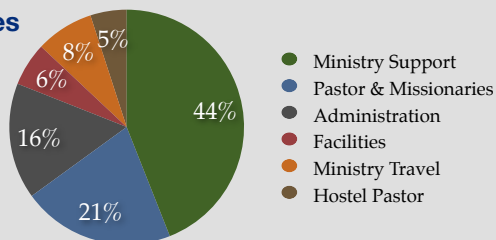

Income and Expenses

To 12/31/15

$610,601

USA Operations (ONLY)

Board of Trustees

Pastor James Stretchberry - Chair
JJ Gobbell - Vice Chair
Pastor Paul Berry - Treasurer
Laura Bacon - Secretary
Dr. Jeff Schloss, Lucy Berry,
Patricia Stretchberry, Mark Petrotta,
Valeriy Goloborodko Jr., Jared Beck,
Conor Berry, Ernesto Sanchez

Emeritus: Edward & Eleanor Tuggy

Administrative

James Stretchberry - Pastor-CEO
Dmitrii Criucov- Slavic Pastor
Patricia Stretchberry - Office Manager
Kevine Keva - Administrative Assistant
Hylla Fisher - Bookkeeper
Maxim Davidov - Israel Director
Thomas Enns - German Director